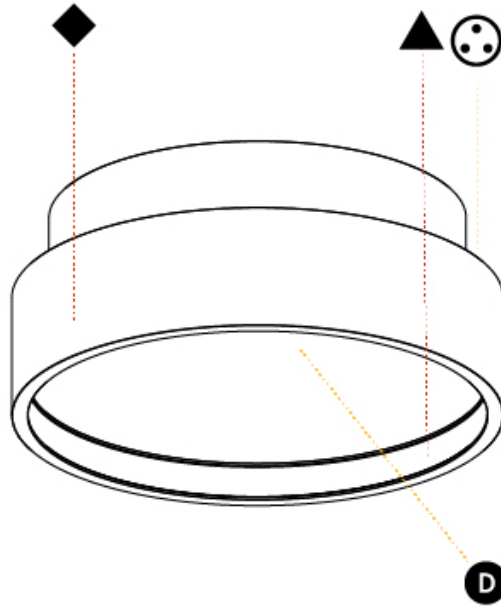

SIGN DIVA KORONA SURFACE

A3D095- : A3D095-DP-30K-02-19-01-01

PROJECT	_____
TYPE	_____
SPECIFIER	_____
QUANTITY	_____
DATE	_____